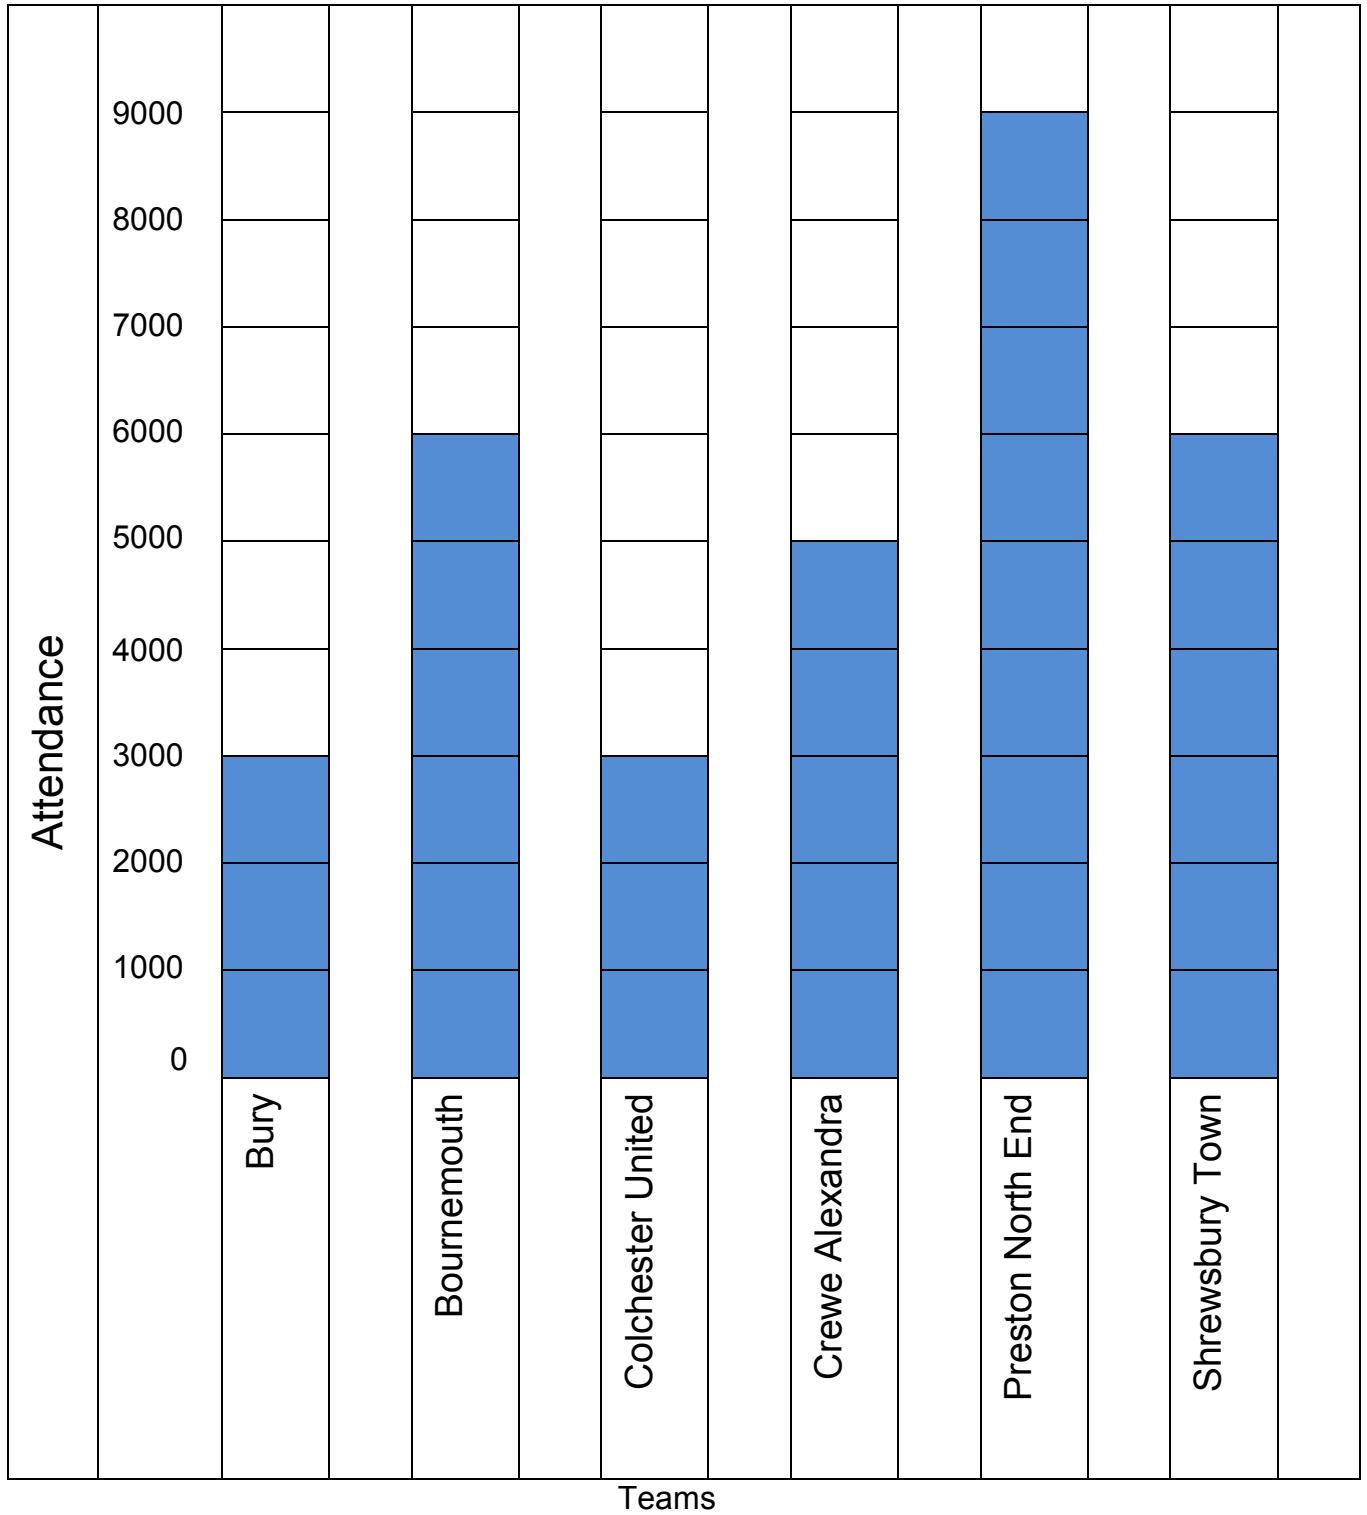

1. Which team was watched by the most people?
2. How many more people watched Crewe than Bury?
3. How many less people watched Colchester than Shrewsbury?
4. On the next page draw a graph showing the **ROUNDED** attendance figures.

Graph showing attendances at football matches

| | | | | | | | | | | | | | |
|------------|--|--|--|--|--|--|--|--|--|--|--|--|--|
| Attendance | | | | | | | | | | | | | |
| | | | | | | | | | | | | | |
| | | | | | | | | | | | | | |
| | | | | | | | | | | | | | |
| | | | | | | | | | | | | | |
| | | | | | | | | | | | | | |
| | | | | | | | | | | | | | |
| | | | | | | | | | | | | | |
| | | | | | | | | | | | | | |
| | | | | | | | | | | | | | |
| | | | | | | | | | | | | | |
| | | | | | | | | | | | | | |

Teams

Answers

| Team | Rounding |
|-------------------|----------|
| Bury | 3000 |
| Bournemouth | 6000 |
| Colchester United | 3000 |
| Crewe Alexandra | 5000 |
| Preston North End | 9000 |
| Shrewsbury Town | 6000 |

1. Preston North End

2. 1815

3. 2385

4.

Graph showing attendances at football matches

Name: