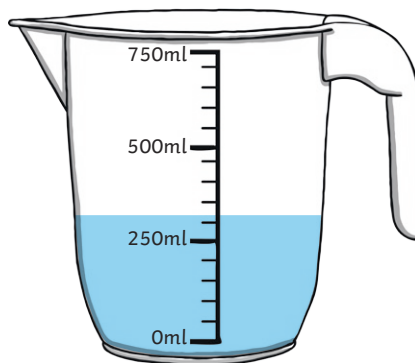

# Comparing Capacity

In each pair, circle the jug with more water and write the difference in the amount of water.

1.

---

2.

---

3.

---

# Comparing Capacity

4.

---

5.

---

6.

---

# Comparing Capacity Answers

In each pair, circle the jug with more water and write the difference in the amount of water.

1.

3ml

2.

10ml

3.

70ml

4.

5ml

5.

150ml

6.

40ml