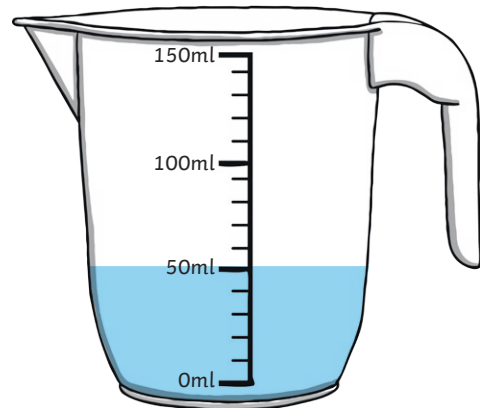

# Comparing Capacity

In each pair, circle the jug with more water.

1.

2.

3.

# Comparing Capacity Answers

In each pair, circle the jug with more water.

1.

2.

3.

4.

5.

6.

# Comparing Capacity Answers

In each pair, circle the jug with more water and write the difference in the amount of water.

1.

3ml

2.

10ml

3.

70ml

4.

5ml

5.

150ml

6.

40ml