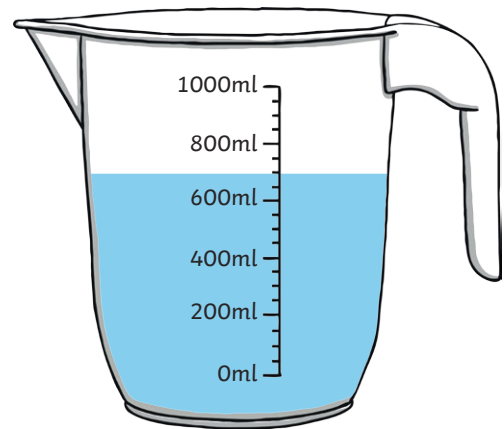

Comparing Capacity

4.

5.

6.