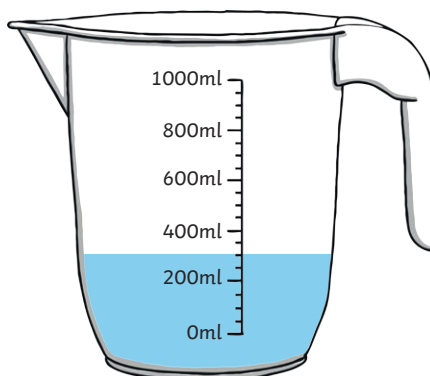

# Comparing Capacity

In each pair, circle the jug with more water and write the difference in the amount of water.

1.

---

2.

---

3.

---

# Comparing Capacity

4.

---

5.

---

6.

---

# Comparing Capacity Answers

In each pair, circle the jug with more water and write the difference in the amount of water.

1.

20ml

2.

40ml

3.

80ml

4.

250ml

5.

600ml

6.

550ml