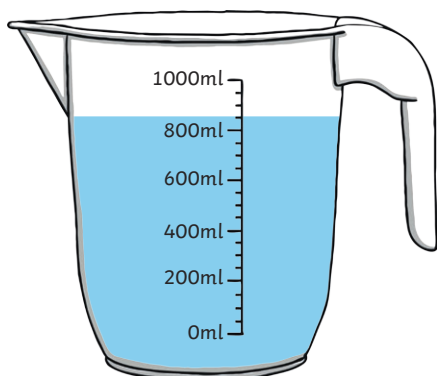

# Comparing Capacity

In each pair, circle the jug with more water and write the difference in the amount of water.

1.

---

2.

---

3.

---

# Comparing Capacity

4.

---

5.

---

6.

---

# Comparing Capacity Answers

In each pair, circle the jug with more water and write the difference in the amount of water.

1.

20ml

2.

40ml

3.

80ml

4.

250ml

5.

600ml

6.

550ml