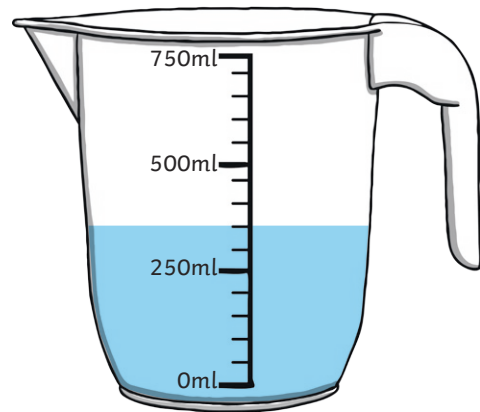

# Comparing Capacity

In each pair, circle the jug with more water.

1.

2.

3.

# Comparing Capacity

4.

5.

6.

# Comparing Capacity Answers

In each pair, circle the jug with more water.

1.

2.

3.

4.

5.

6.

# Comparing Capacity Answers

In each pair, circle the jug with more water and write the difference in the amount of water.

1.

3ml

2.

10ml

3.

70ml