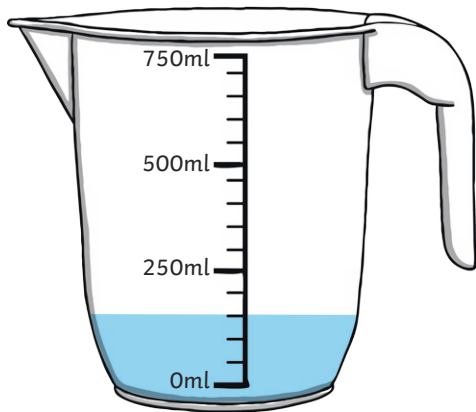

# Comparing Capacity

In each pair, circle the jug with more water.

1.

2.

3.

# Comparing Capacity

4.

5.

6.

# Comparing Capacity Answers

In each pair, circle the jug with more water.

1.

2.

3.

4.

5.

6.

# Comparing Capacity Answers

In each pair, circle the jug with more water and write the difference in the amount of water.

1.

3ml

2.

10ml

3.

70ml